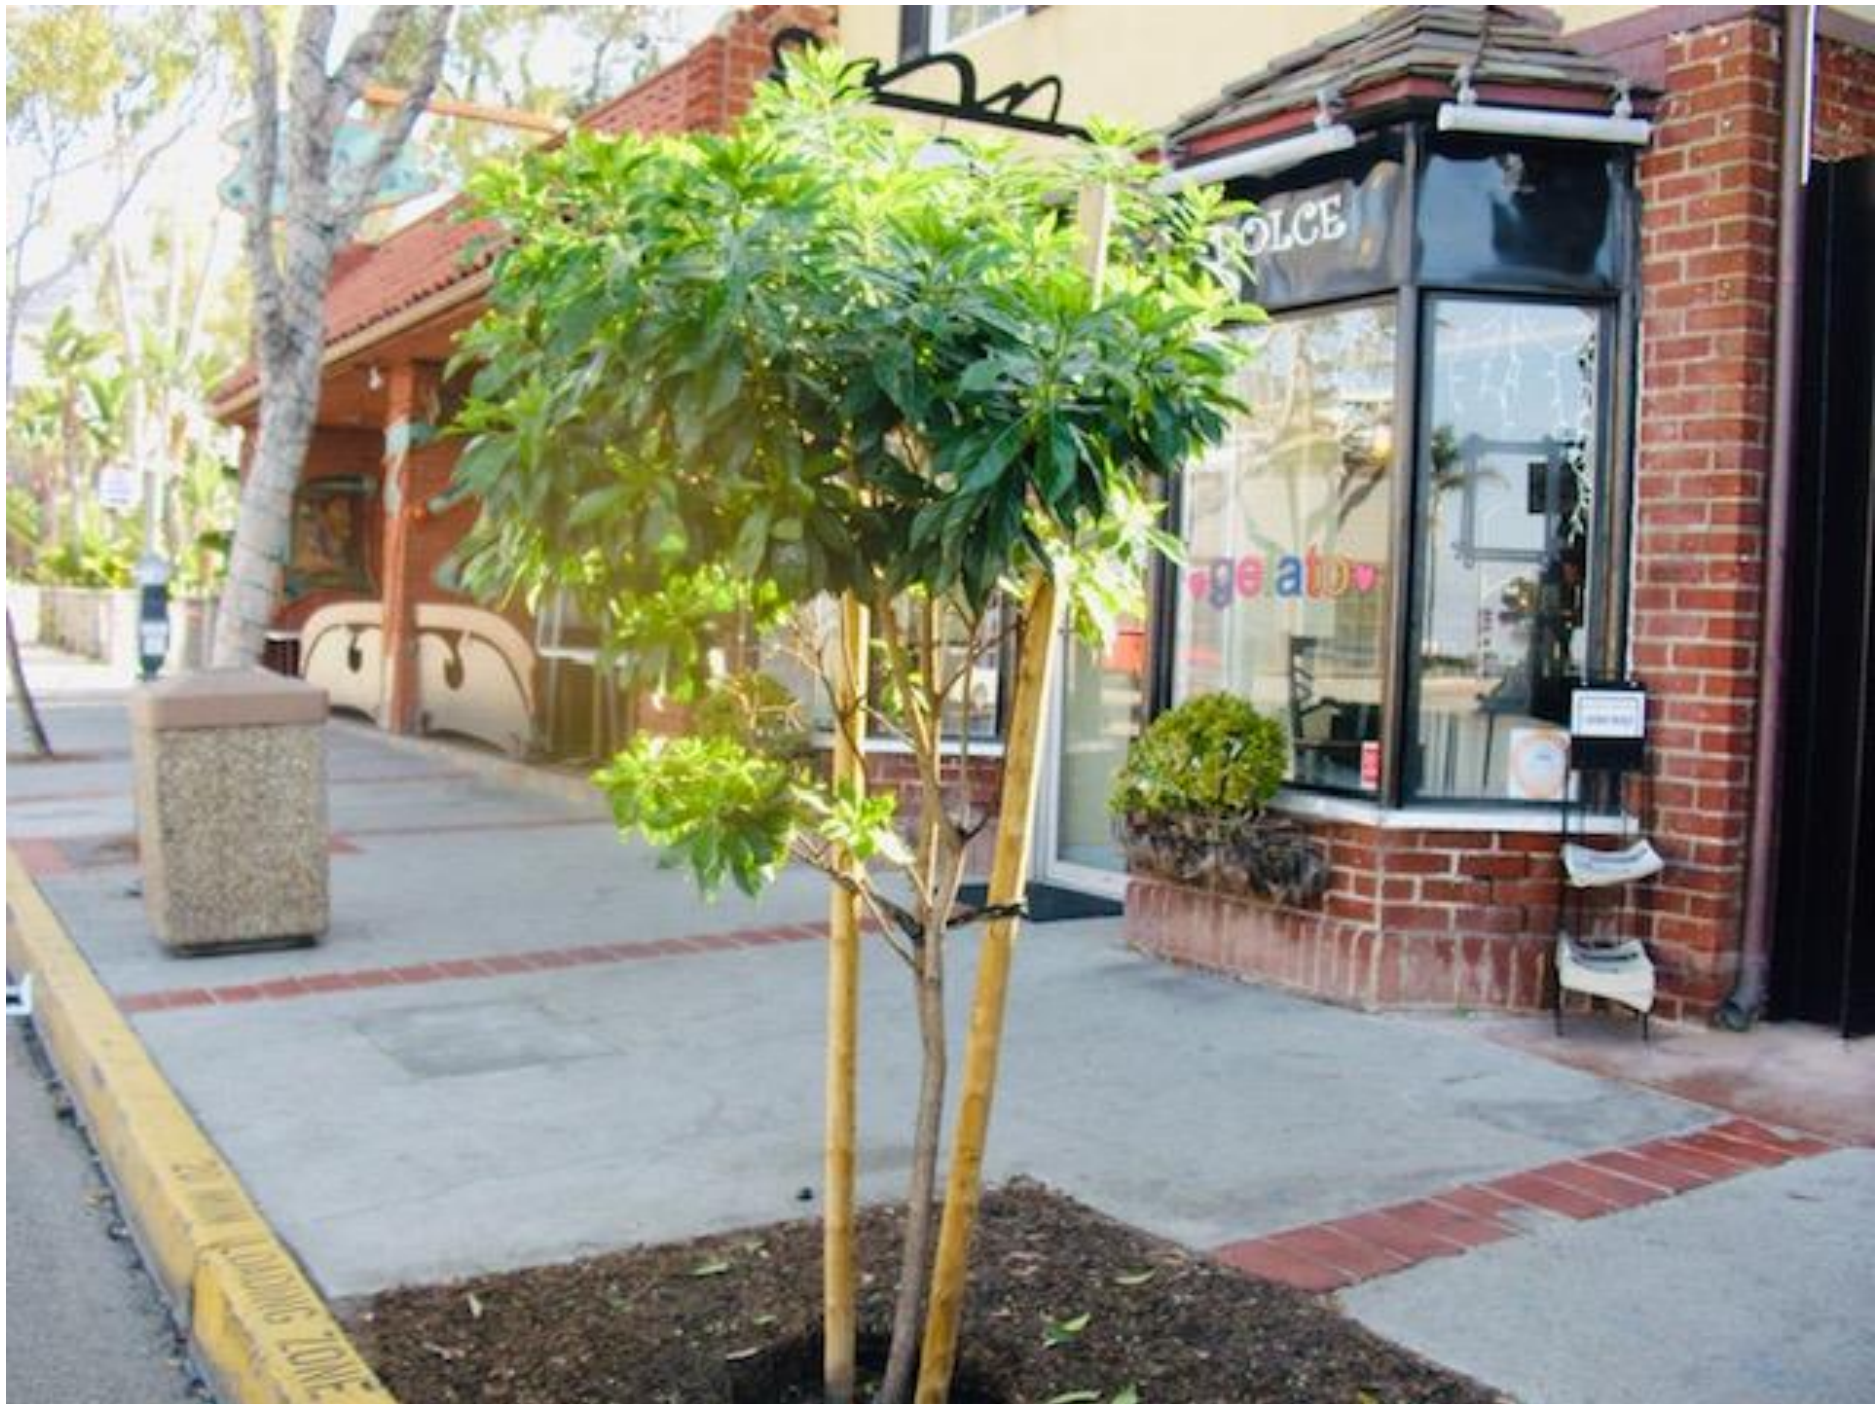

Comments on the Downtown Action Plan

Downtown Laguna Beach

Tree Placement Strategy

Note:

Replaced trees represent those that have either been marked as having poor canopy health, poor or very poor structural health, or a combination of both

**Lower
Forest
Avenue**

Lower Forest

Maximize the flexible pedestrian zone. Artful tree grates, a refreshed street tree palette, and a fully paved brick streetscape keeps Laguna's historic core vibrant and eclectic.

Lower Forest

Maximize the flexible pedestrian zone. Artful tree grates, a refreshed street tree palette, and a fully paved brick streetscape keeps Laguna's historic core vibrant and eclectic.

existing

proposed

A photograph showing a tree trunk wrapped in a neon green ribbon. A yellow tag is attached to the ribbon with a white piece of tape. The tag has black text. Green string lights are also visible, wrapped around the tree trunk.