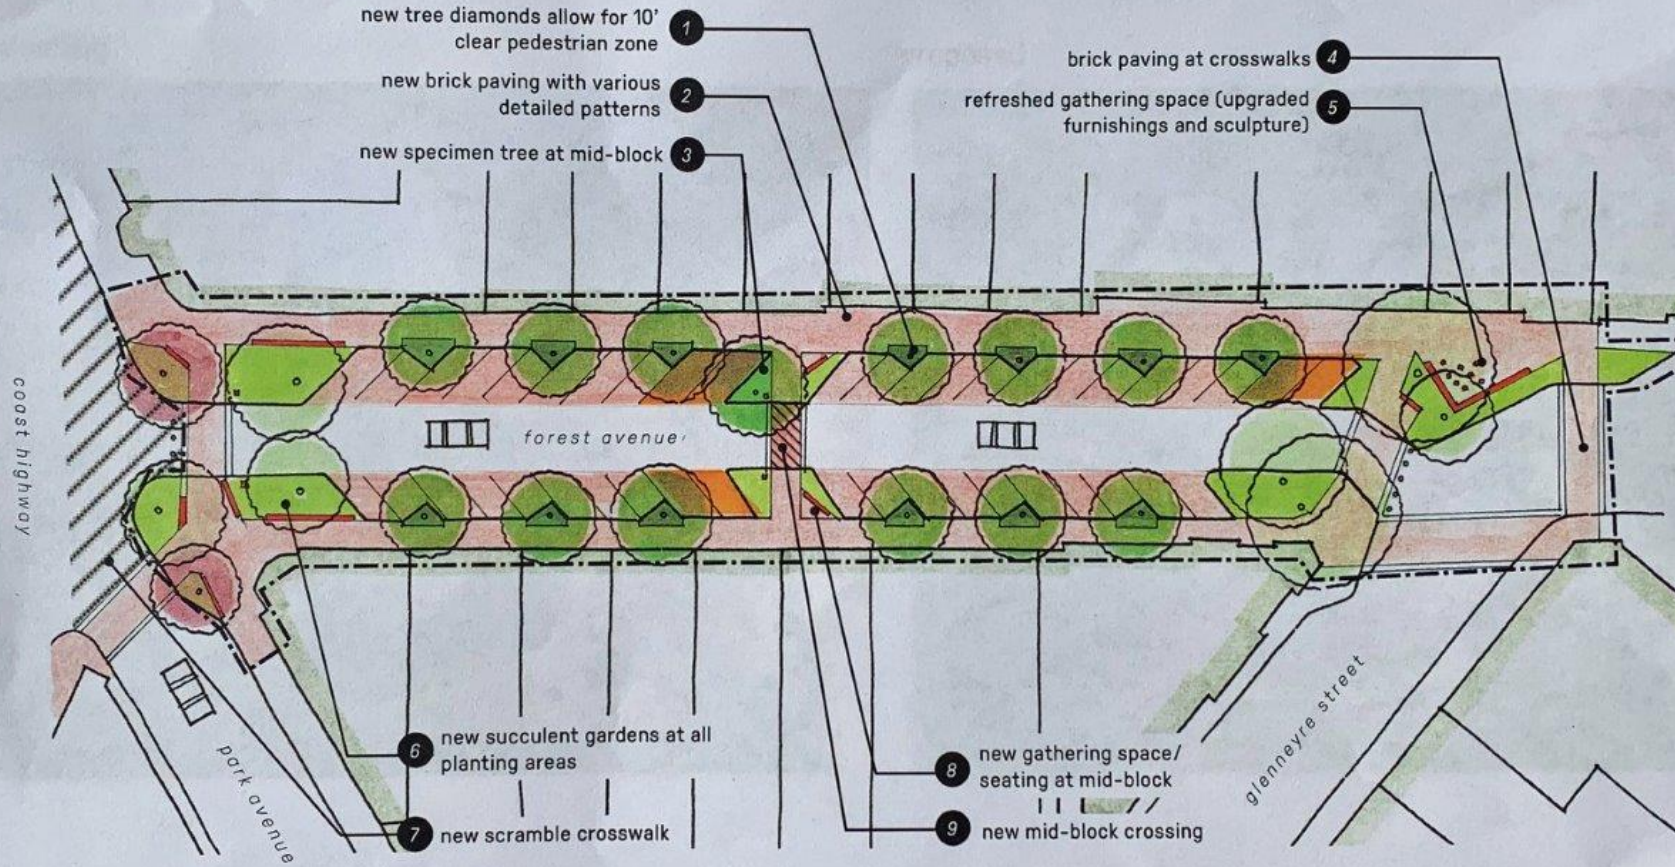

Comments on the Downtown Action Plan

Downtown Laguna Beach

Tree Placement Strategy

Note:

Replaced trees represent those that have either been marked as having poor canopy health, poor or very poor structural health, or a combination of both

**Lower
Forest
Avenue**

Lower Forest

Maximize the flexible pedestrian zone. Artful tree grates, a refreshed street tree palette, and a fully paved brick streetscape keeps Laguna's historic core vibrant and eclectic.

Broadway

Lower Broadway

With a refreshed street tree palette and decomposed granite tree wells, Broadway successfully connects the Laguna Canyon native landscape with the paradise of the beach.

Legend

- | | | | |
|---|---------------|---|------------------------|
|  | proposed tree |  | brick paving |
|  | existing tree |  | furnishings |
|  | limit of work |  | planting area |
| | |  | decomposed granite |
| | |  | parking screen/railing |
| | |  | new crosswalk |

A photograph showing a tree trunk wrapped in a neon green ribbon. A yellow tag is attached to the ribbon with a white piece of tape. The tag has black text. Green string lights are also visible, wrapped around the tree trunk.