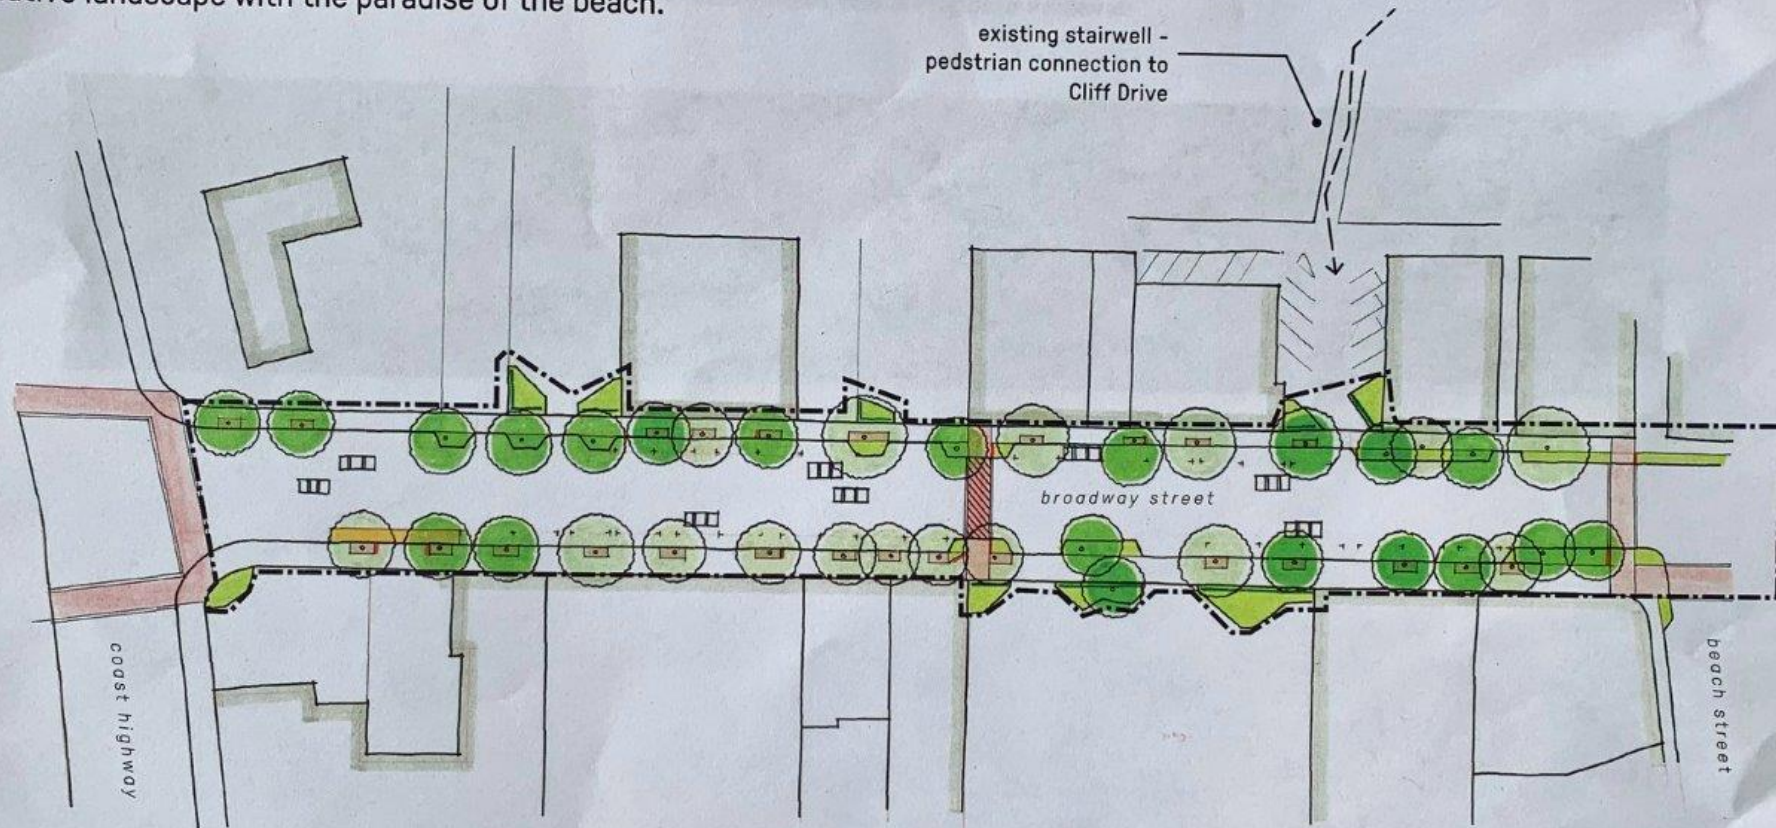

Legend

- | | | | |
|--|---------------|--|---------------|
| | proposed tree | | tree grate |
| | existing tree | | brick paving |
| | limit of work | | furnishings |
| | new crosswalk | | parklet |
| | | | planting area |

Lower Forest

Maximize the flexible pedestrian zone. Artful tree grates, a refreshed street tree palette, and a fully paved brick streetscape keeps Laguna's historic core vibrant and eclectic.

existing

proposed

Broadway

Lower Broadway

With a refreshed street tree palette and decomposed granite tree wells, Broadway successfully connects the Laguna Canyon native landscape with the paradise of the beach.

Legend

- | | | | |
|---|---------------|---|------------------------|
|  | proposed tree |  | brick paving |
|  | existing tree |  | furnishings |
|  | limit of work |  | planting area |
| | |  | decomposed granite |
| | |  | parking screen/railing |
| | |  | new crosswalk |

A photograph showing a tree trunk wrapped in a neon green ribbon. A yellow tag is attached to the ribbon with a white piece of tape. The tag has black text. Green string lights are also visible, wrapped around the tree trunk.