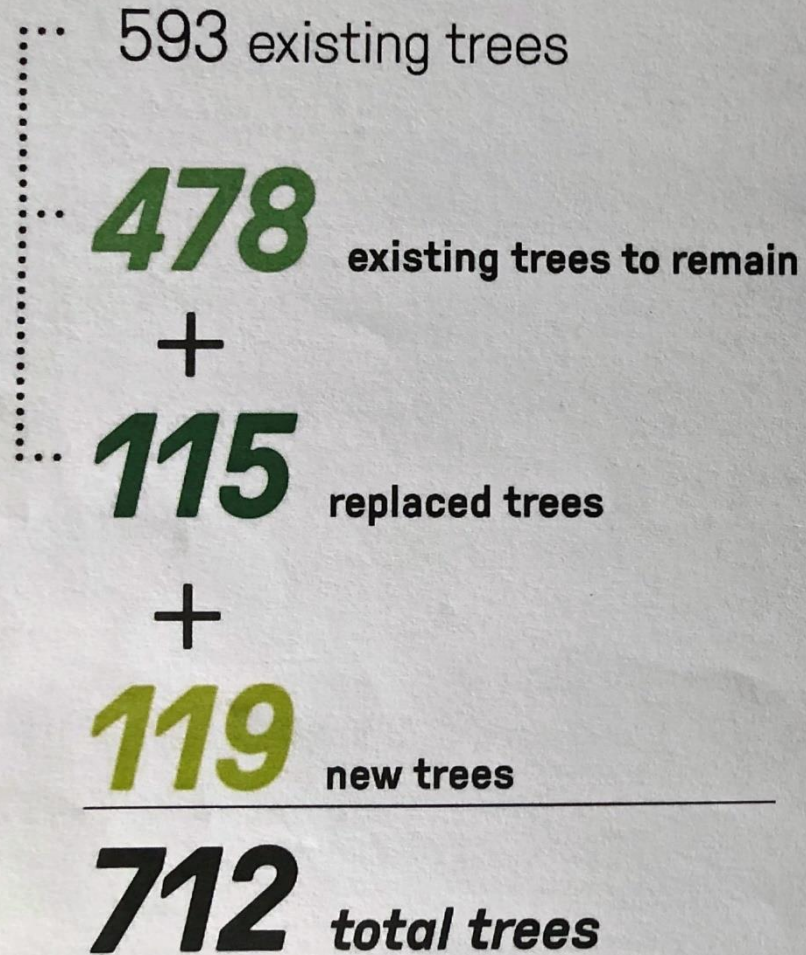

Comments on the Downtown Action Plan

Downtown Laguna Beach

Tree Placement Strategy

Note:

Replaced trees represent those that have either been marked as having poor canopy health, poor or very poor structural health, or a combination of both

**Lower
Forest
Avenue**

Lower Forest

Maximize the flexible pedestrian zone. Artful tree grates, a refreshed street tree palette, and a fully paved brick streetscape keeps Laguna's historic core vibrant and eclectic.

A photograph showing a tree trunk wrapped in a neon green ribbon. A yellow tag is attached to the ribbon with a white piece of tape. The tag has black text. Green string lights are also visible, wrapped around the tree trunk.