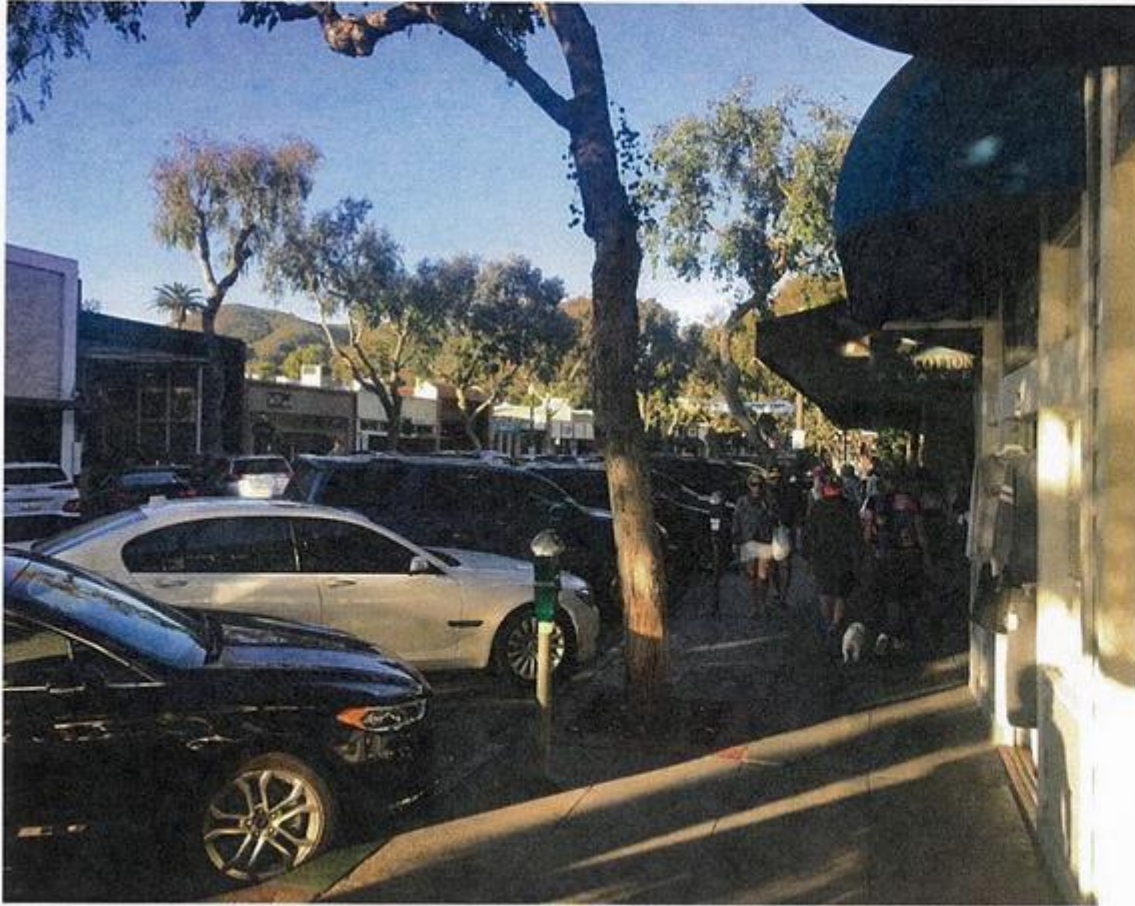

Lower Forest

Maximize the flexible pedestrian zone. Artful tree grates, a refreshed street tree palette, and a fully paved brick streetscape keeps Laguna's historic core vibrant and eclectic.

existing