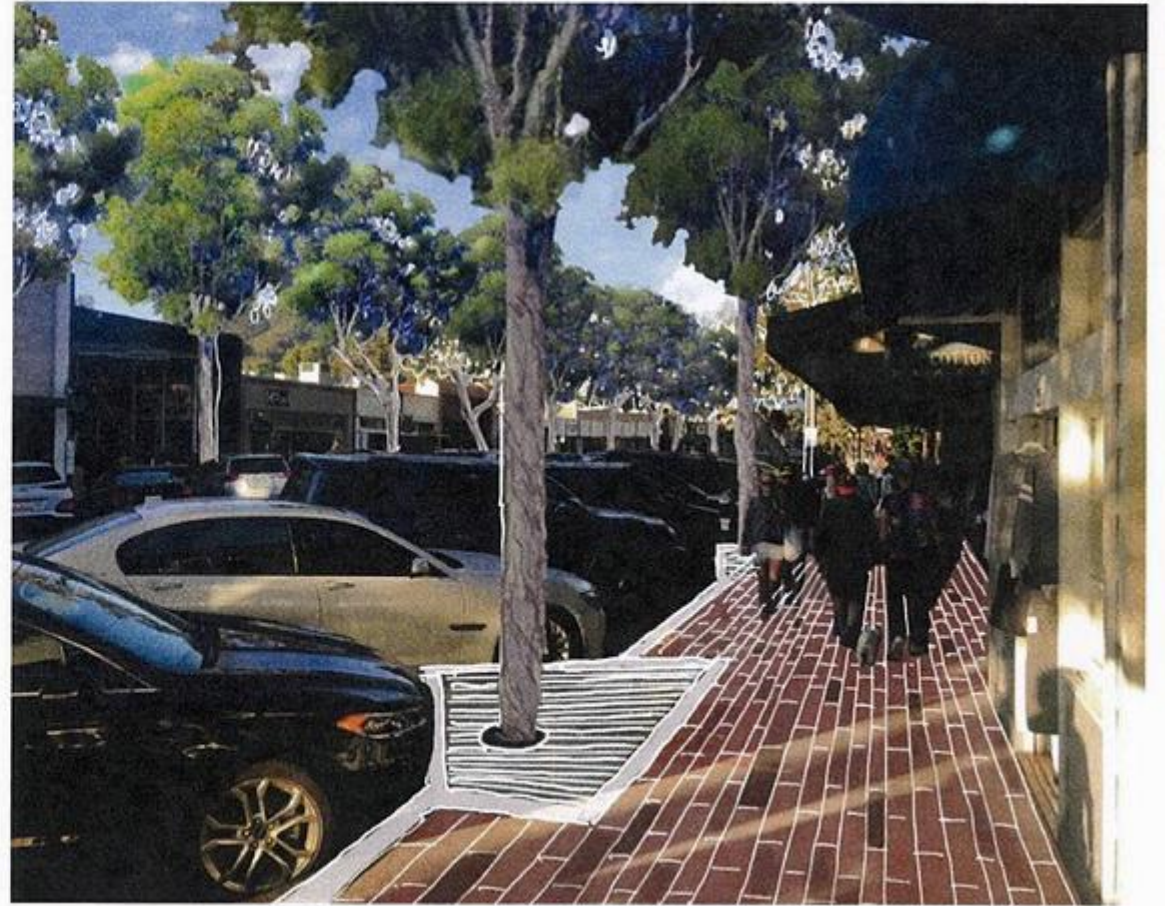

**Lower
Forest
Avenue**

Lower Forest

Maximize the flexible pedestrian zone. Artful tree grates, a refreshed street tree palette, and a fully paved brick streetscape keeps Laguna's historic core vibrant and eclectic.

Lower Forest

Maximize the flexible pedestrian zone. Artful tree grates, a refreshed street tree palette, and a fully paved brick streetscape keeps Laguna's historic core vibrant and eclectic.

existing

proposed

Broadway

Lower Broadway

With a refreshed street tree palette and decomposed granite tree wells, Broadway successfully connects the Laguna Canyon native landscape with the paradise of the beach.

Legend

- | | | | |
|---|---------------|---|------------------------|
|  | proposed tree |  | brick paving |
|  | existing tree |  | furnishings |
|  | limit of work |  | planting area |
| | |  | decomposed granite |
| | |  | parking screen/railing |
| | |  | new crosswalk |

A photograph showing a tree trunk wrapped in a neon green ribbon. A yellow tag is attached to the ribbon with a white piece of tape. The tag has black text. Green string lights are also visible, wrapped around the tree trunk.