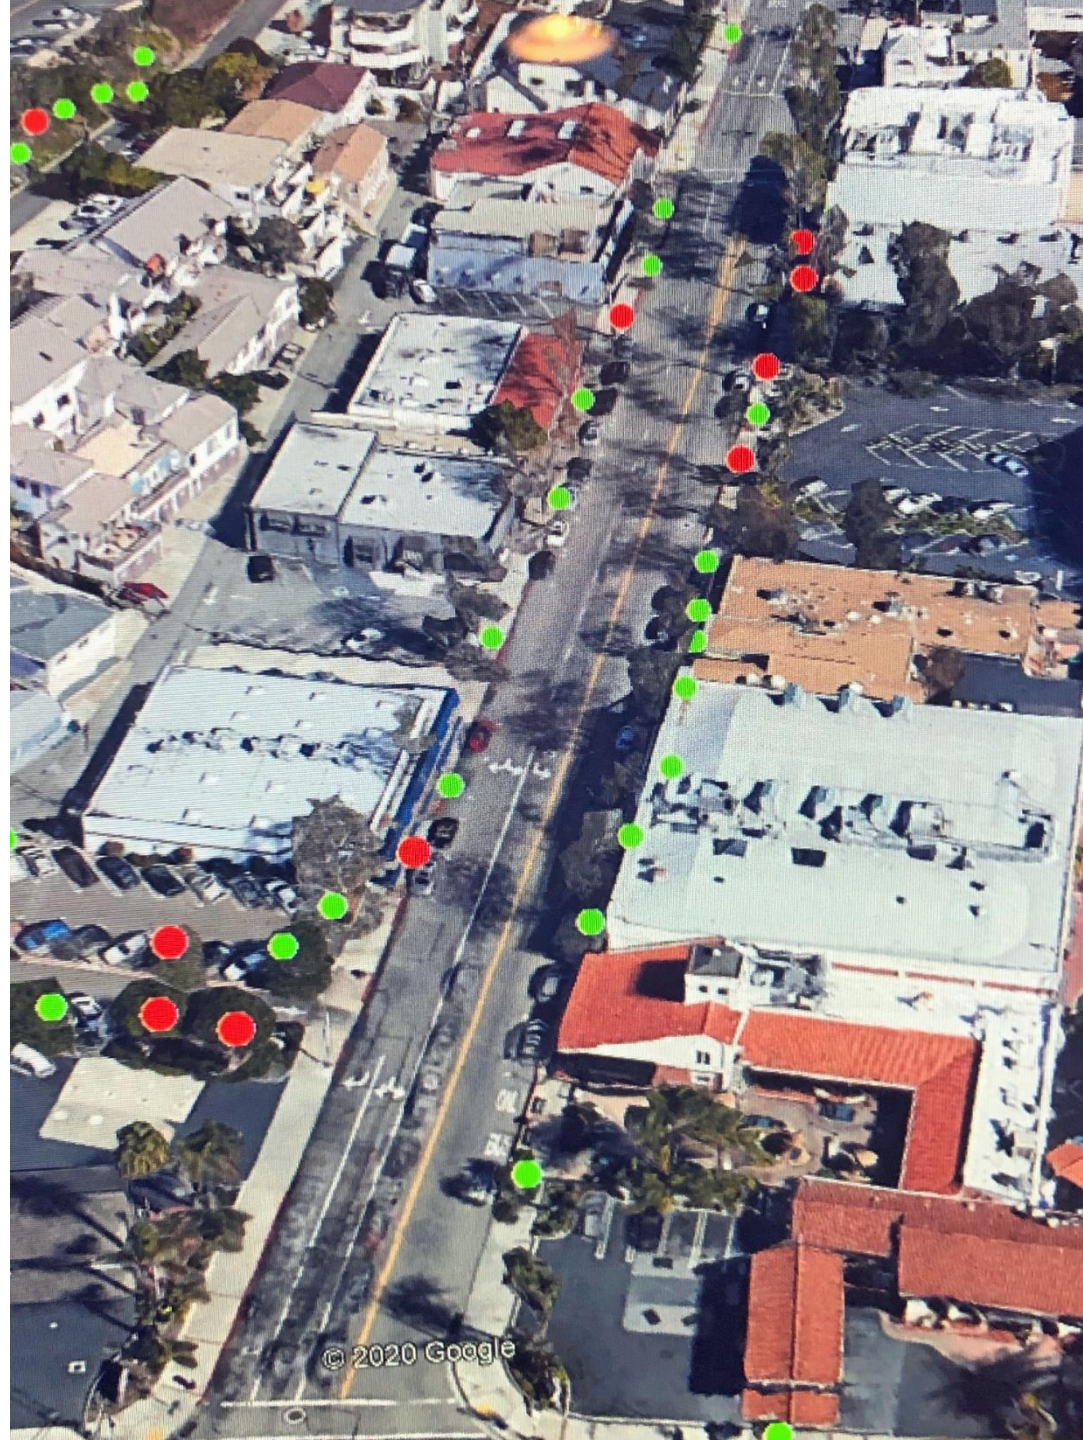

**Lower
Forest
Avenue**

Lower Forest

Maximize the flexible pedestrian zone. Artful tree grates, a refreshed street tree palette, and a fully paved brick streetscape keeps Laguna's historic core vibrant and eclectic.

Lower Forest

Maximize the flexible pedestrian zone. Artful tree grates, a refreshed street tree palette, and a fully paved brick streetscape keeps Laguna's historic core vibrant and eclectic.

existing

proposed

Broadway

Lower Broadway

With a refreshed street tree palette and decomposed granite tree wells, Broadway successfully connects the Laguna Canyon native landscape with the paradise of the beach.

Legend

- | | | | |
|---|---------------|---|------------------------|
|  | proposed tree |  | brick paving |
|  | existing tree |  | furnishings |
|  | limit of work |  | planting area |
| | |  | decomposed granite |
| | |  | parking screen/railing |
| | |  | new crosswalk |

A photograph showing a tree trunk wrapped in a neon green ribbon. A yellow tag is attached to the ribbon with a white piece of tape. The tag has black text. Green string lights are also visible, wrapped around the tree trunk.